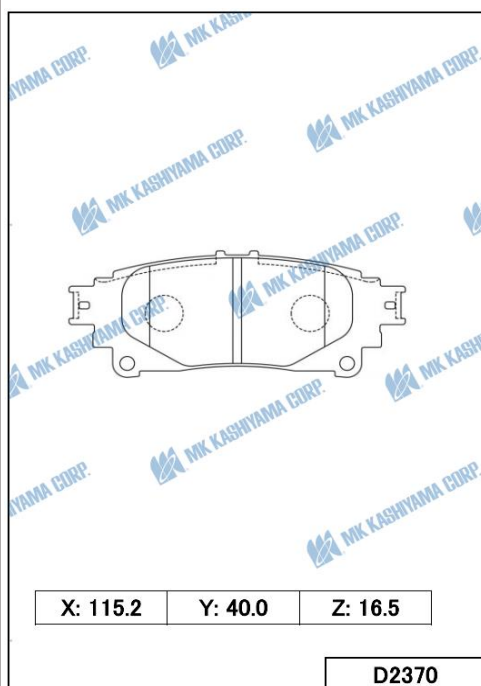

MK ITEM / INTERCHANGE NEWS

March New Item Information

■ BRAKE PAD

MK No.	Position	Application	Quotation Month
D2370 Made in Indonesia	Rear	Toyota FORTUNER GUN156,165,166 (2400,2800,4000cc) 17.08- <AUS,THA,GCC,GEN> Toyota HILUX SW4 GUN156,KUN156,TGN156(2700,2800,3000cc) 15.12- <LA>	March. 2021
D3175MH Made in Japan FMSI No: D2042	Rear	Mazda CX-3 DK (2000cc) 18.02- <EUR,GEN,ISR,SAU> Mazda 3 BN (1500,1600,2000,2500cc) 16.06- <RUS,EUR,GEN,GCC,ISR> Mazda 3 AXELA BN (1500,2000cc) 16.12- <CHN>	March. 2021
D9085M Made in Japan	Front	Suzuki JIMNY JB64W (660cc) 18.07- <JPN> Suzuki JIMNY SIERRA JB44W (1500cc) 18.07- <JPN>	March. 2021
D11448MH Made in Indonesia FMSI No: D2211	Front	Hyundai I30 N CZECH PLANT (2000cc) 17.08- <EUR,AUS> Hyundai AZERA (3500cc) 17.03- <ME,GEN> Hyundai GRANDEUR (3300,3500cc) 17.03- <KOR,GEN> Kia OPTIMA (1700,2000,2400cc) 15.08- <EUR>	March. 2021
D20084H Made in Indonesia FMSI No: D1353	Front & Rear	Ford SUPER DUTY F-450, F-550 (6000,6700,6800cc) 2005-2016 <USA>	March. 2021

March New Item Drawing Information

■ BRAKE PAD