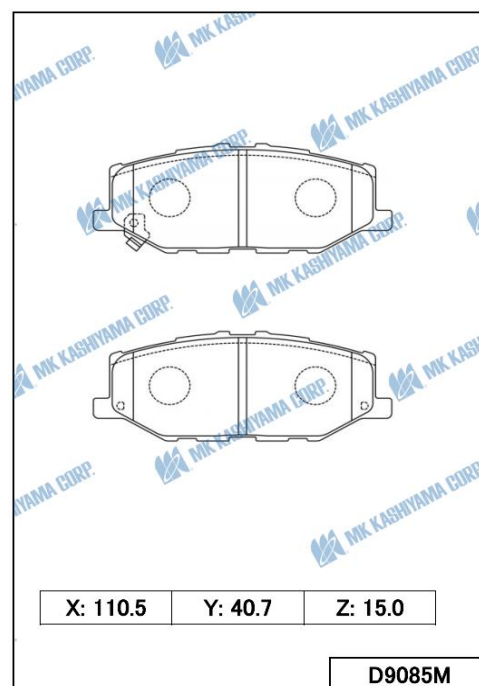

MK ITEM / INTERCHANGE NEWS

March New Item Information

■ BRAKE PAD

MK No.	Position	Application	Quotation Month
D2370 Made in Indonesia	Rear	Toyota FORTUNER GUN156,165,166 (2400,2800,4000cc) 17.08- <AUS,THA,GCC,GEN> Toyota HILUX SW4 GUN156,KUN156,TGN156(2700,2800,3000cc) 15.12- <LA>	March. 2021
D3175MH Made in Japan FMSI No: D2042	Rear	Mazda CX-3 DK (2000cc) 18.02- <EUR,GEN,ISR,SAU> Mazda 3 BN (1500,1600,2000,2500cc) 16.06- <RUS,EUR,GEN,GCC,ISR> Mazda 3 AXELA BN (1500,2000cc) 16.12- <CHN>	March. 2021
D9085M Made in Japan	Front	Suzuki JIMNY JB64W (660cc) 18.07- <JPN> Suzuki JIMNY SIERRA JB44W (1500cc) 18.07- <JPN>	March. 2021
D11448MH Made in Indonesia FMSI No: D2211	Front	Hyundai I30 N CZECH PLANT (2000cc) 17.08- <EUR,AUS> Hyundai AZERA (3500cc) 17.03- <ME,GEN> Hyundai GRANDEUR (3300,3500cc) 17.03- <KOR,GEN> Kia OPTIMA (1700,2000,2400cc) 15.08- <EUR>	March. 2021
D20084H Made in Indonesia FMSI No: D1353	Front & Rear	Ford SUPER DUTY F-450, F-550 (6000,6700,6800cc) 2005-2016 <USA>	March. 2021

March New Item Drawing Information

■ BRAKE PAD