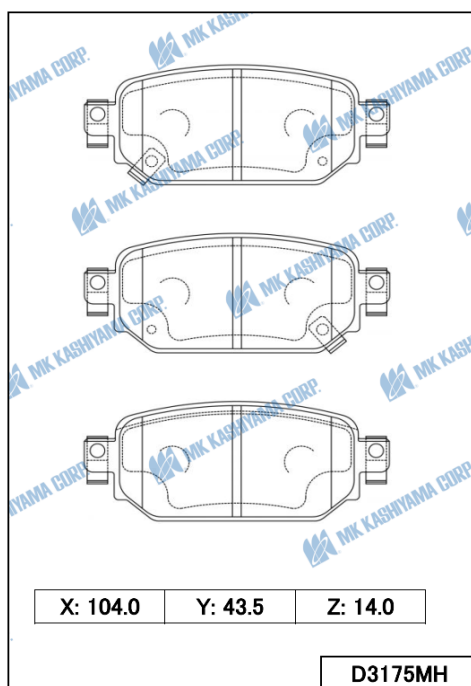

MK ITEM / INTERCHANGE NEWS

March New Item Information

■ BRAKE PAD

MK No.	Position	Application	Quotation Month
D2370 Made in Indonesia	Rear	Toyota FORTUNER GUN156,165,166 (2400,2800,4000cc) 17.08- <AUS,THA,GCC,GEN> Toyota HILUX SW4 GUN156,KUN156,TGN156(2700,2800,3000cc) 15.12- <LA>	March. 2021
D3175MH Made in Japan FMSI No: D2042	Rear	Mazda CX-3 DK (2000cc) 18.02- <EUR,GEN,ISR,SAU> Mazda 3 BN (1500,1600,2000,2500cc) 16.06- <RUS,EUR,GEN,GCC,ISR> Mazda 3 AXELA BN (1500,2000cc) 16.12- <CHN>	March. 2021
D9085M Made in Japan	Front	Suzuki JIMNY JB64W (660cc) 18.07- <JPN> Suzuki JIMNY SIERRA JB44W (1500cc) 18.07- <JPN>	March. 2021
D11448MH Made in Indonesia FMSI No: D2211	Front	Hyundai I30 N CZECH PLANT (2000cc) 17.08- <EUR,AUS> Hyundai AZERA (3500cc) 17.03- <ME,GEN> Hyundai GRANDEUR (3300,3500cc) 17.03- <KOR,GEN> Kia OPTIMA (1700,2000,2400cc) 15.08- <EUR>	March. 2021
D20084H Made in Indonesia FMSI No: D1353	Front & Rear	Ford SUPER DUTY F-450, F-550 (6000,6700,6800cc) 2005-2016 <USA>	March. 2021

March New Item Drawing Information

■ BRAKE PAD