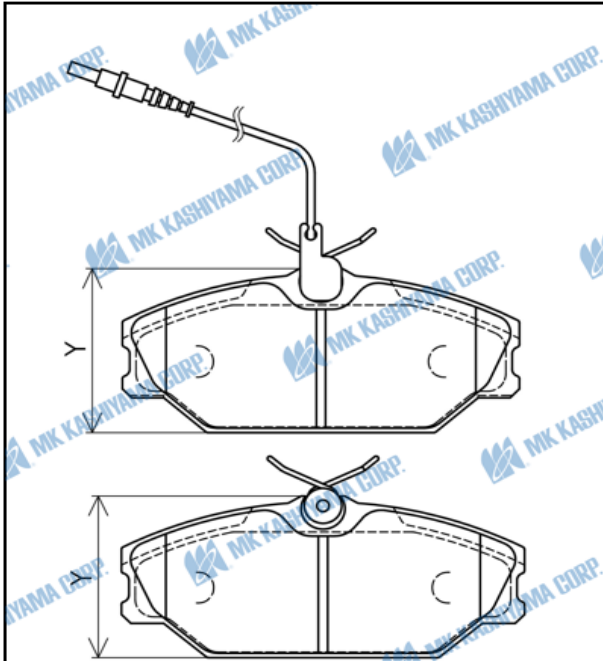

X:185.9	Y:58.7	Ymax:58.7	Z:17.0
---------	--------	-----------	--------

D20233H

Technical drawing of part D30017H, showing a top view of a rectangular metal component with a central vertical slot and two side flanges.

X:148.2	Y:47.9	Ymax:63.4	Z:17.5
---------	--------	-----------	--------

D30017H

Technical drawings of part D30018H, including a top view and a front view. The part is a rectangular metal component with a central vertical slot and two side flanges.

X: 122.8	Y:55.5	Ymax:57.7	Z: 15.0
----------	--------	-----------	---------

X: 122.8	Y:53.4	Ymax:55.7	Z: 15.0
----------	--------	-----------	---------

D30018H

MK ITEM / INTERCHANGE NEWS

OCTOBER New Item Drawing Information

X: 108.5	Y: 45.5	Ymax:49.3	Z: 15.5
----------	---------	-----------	---------

D30039MH

X: 129.0	Y: 55.2	Ymax:55.2	Z: 17.5
----------	---------	-----------	---------

D30075MH

X: 129.0	Y: 55.2	Ymax:55.2	Z: 17.5
----------	---------	-----------	---------