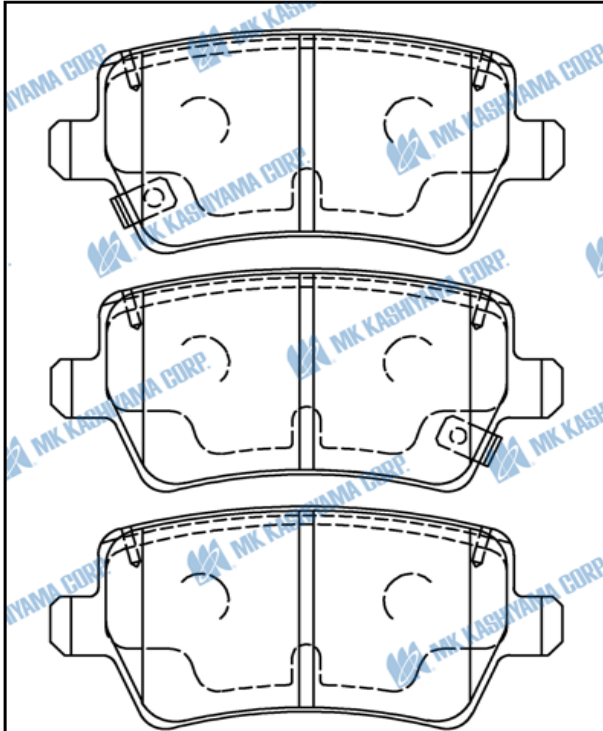

X: 123.5	Y: 48.5	Ymax:51.6	Z: 15.0
----------	---------	-----------	---------

D11557MH

Technical drawing of part D20233H, showing a top view of a curved metal component with a central vertical slot and two side flanges.

X:185.9	Y:58.7	Ymax:58.7	Z:17.0
---------	--------	-----------	--------

D20233H

Technical drawing of part D30017H, showing a top view of a rectangular metal component with a central vertical slot and two side flanges.

X:148.2	Y:47.9	Ymax:63.4	Z:17.5
---------	--------	-----------	--------

D30017H

Technical drawings of part D30018H, including a top view and a front view. The part is a rectangular metal component with a central vertical slot and two side flanges.

X: 122.8	Y:55.5	Ymax:57.7	Z: 15.0
----------	--------	-----------	---------

X: 122.8	Y:53.4	Ymax:55.7	Z: 15.0
----------	--------	-----------	---------

D30018H

MK ITEM / INTERCHANGE NEWS

OCTOBER New Item Drawing Information