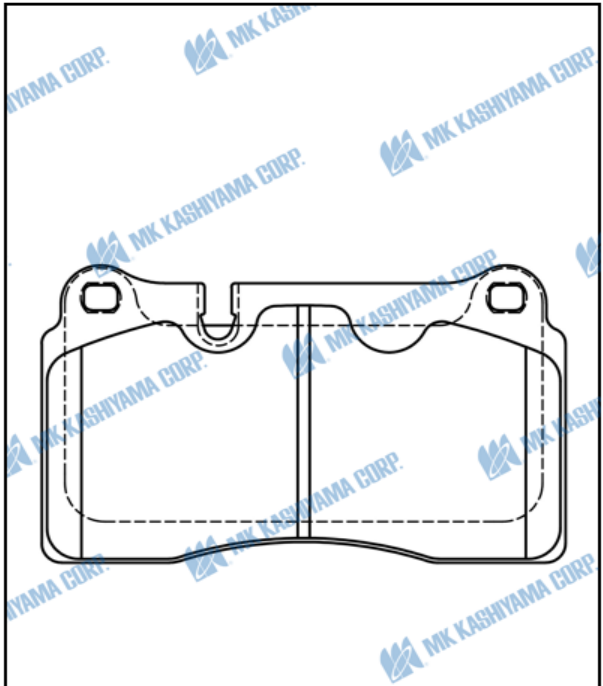

X: 131.8	Y: 67.3	Ymax:77.3	Z: 16.0

D30078H