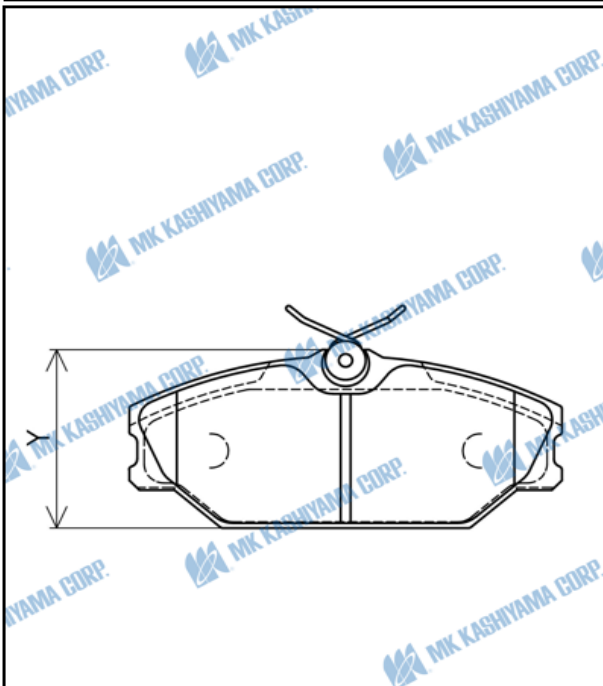

X:185.9	Y:58.7	Ymax:58.7	Z:17.0
---------	--------	-----------	--------

D20233H

Technical drawing of part D30017H, showing a top view of a rectangular metal component with a central vertical slot and two side flanges.

X:148.2	Y:47.9	Ymax:63.4	Z:17.5
---------	--------	-----------	--------

D30017H

Technical drawings of part D30018H, including a top view and a front view. The part is a rectangular metal component with a central vertical slot and two side flanges.

X: 122.8	Y:55.5	Ymax:57.7	Z: 15.0
----------	--------	-----------	---------

X: 122.8	Y:53.4	Ymax:55.7	Z: 15.0
----------	--------	-----------	---------

D30018H

MK ITEM / INTERCHANGE NEWS

OCTOBER New Item Drawing Information

X: 108.5	Y: 45.5	Ymax:49.3	Z: 15.5
----------	---------	-----------	---------

D30039MH

X: 129.0	Y: 55.2	Ymax:55.2	Z: 17.5
----------	---------	-----------	---------

D30075MH

X: 129.0	Y: 55.2	Ymax:55.2	Z: 17.5
----------	---------	-----------	---------